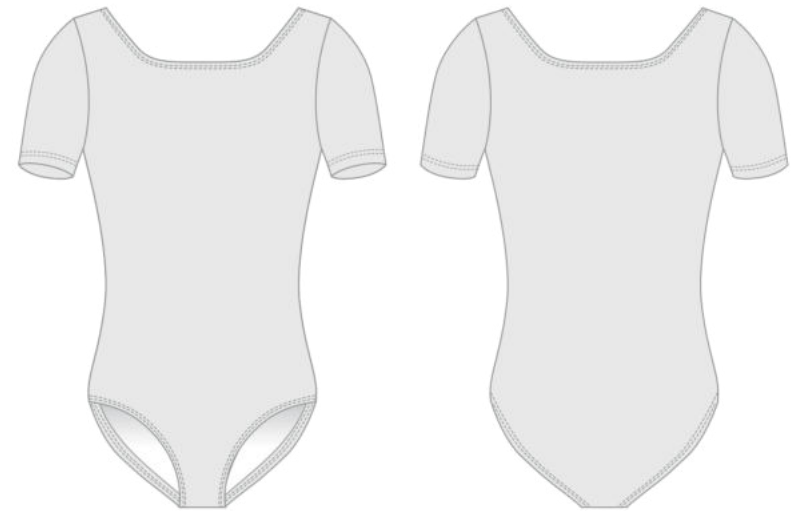

FABRIC OPTIONS
TURBO (SHORTS)
SPEAR
AIRTEX
AIRCOOL -180
INJECTOR (SKORT INNER)

BASKETBALL

STANDARD BACK

BASKETBALL VEST

REGULAR FIT

BASKETBALL SHORTS

MENS / JUNIOR	3-4Y	5-6Y	7-8Y	9-10Y	11-12Y	13-14Y	2XS	XS	S	M	L	XL	2XL	3XL	4XL	5XL	6XL	7XL	8XL	9XL	FABRIC OPTIONS
CHEST	22"	24"	26"	28"	30"	32"	34"	36"	38"	40"	42"	44"	46"	48"	50"	LARGER SIZES ON REQUEST					SPEAR
WAIST	22"	23"	24"	25"	26"	27"	28"	30"	32"	34"	36"	38"	40"	42"	44"	LARGER SIZES ON REQUEST					AIRTEX
LADIES				4	6	8	10	12	14	16	18	20	22	24	26						
CHEST				28"	30"	32"	34"	36"	38"	40"	42"	44"	46"	48"	50"						
WAIST				22"	24"	26"	28"	30"	32"	34"	36"	38"	40"	42"	44"						

GYMNASTICS

LEOTARD
LONG SLEEVE

LEOTARD
SHORT SLEEVE

	0	1	1b	2	3a															FABRIC OPTIONS			
MENS / JUNIOR	3-4Y	5-6Y	7-8Y	9-10Y	11-12Y	13-14Y	2XS	XS	S	M	L	XL	2XL	3XL	4XL	5XL	6XL	7XL	8XL	9XL	BLADE		
CHEST	22"	24"	26"	28"	30"	32"	34"	36"	38"	40"	42"	44"	46"	48"	50"	52"	54"	56"	58"	60"			
WAIST	22"	23"	24"	25"	26"	27"	28"	30"	32"	34"	36"	38"	40"	42"	44"	LARGER SIZES ON REQUEST							
LADIES						3	4	5	6	7													
CHEST						4	6	8	10	12	14	16	18	20	22	24	26						
WAIST						4	6	8	10	12	14	16	18	20	22	24	26						