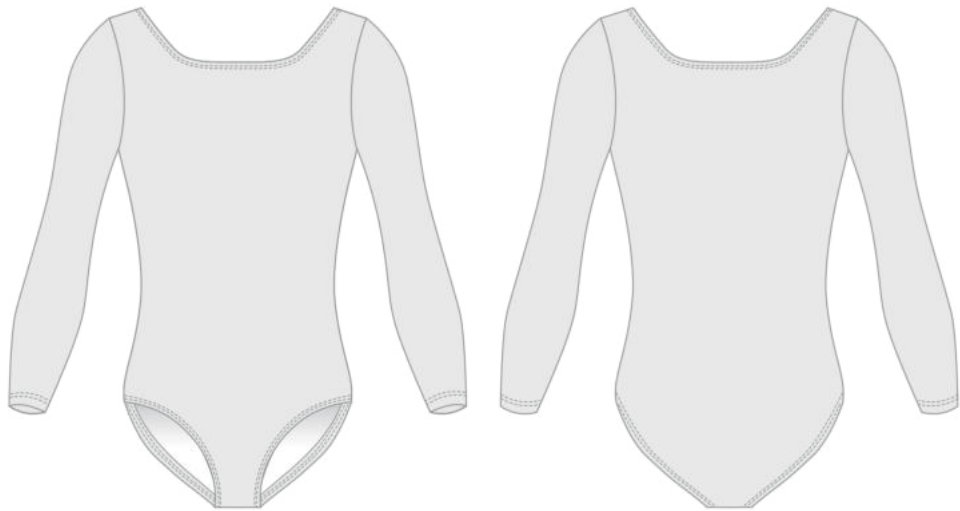

FABRIC OPTIONS
TURBO (SHORTS)
SPEAR
AIRTEX
AIRCOOL -180
INJECTOR (SKORT INNER)

BASKETBALL

STANDARD BACK

BASKETBALL VEST

REGULAR FIT

BASKETBALL SHORTS

MENS / JUNIOR	3-4Y	5-6Y	7-8Y	9-10Y	11-12Y	13-14Y	2XS	XS	S	M	L	XL	2XL	3XL	4XL	5XL	6XL	7XL	8XL	9XL	FABRIC OPTIONS
CHEST	22"	24"	26"	28"	30"	32"	34"	36"	38"	40"	42"	44"	46"	48"	50"	LARGER SIZES ON REQUEST					SPEAR
WAIST	22"	23"	24"	25"	26"	27"	28"	30"	32"	34"	36"	38"	40"	42"	44"	LARGER SIZES ON REQUEST					AIRTEX
LADIES				4	6	8	10	12	14	16	18	20	22	24	26						
CHEST				28"	30"	32"	34"	36"	38"	40"	42"	44"	46"	48"	50"						
WAIST				22"	24"	26"	28"	30"	32"	34"	36"	38"	40"	42"	44"						

GYMNASTICS

LEOTARD
LONG SLEEVE

LEOTARD
SHORT SLEEVE

	0	1	1b	2	3a															FABRIC OPTIONS			
MENS / JUNIOR	3-4Y	5-6Y	7-8Y	9-10Y	11-12Y	13-14Y	2XS	XS	S	M	L	XL	2XL	3XL	4XL	5XL	6XL	7XL	8XL	9XL	BLADE		
CHEST	22"	24"	26"	28"	30"	32"	34"	36"	38"	40"	42"	44"	46"	48"	50"	52"	54"	56"	58"	60"			
WAIST	22"	23"	24"	25"	26"	27"	28"	30"	32"	34"	36"	38"	40"	42"	44"	LARGER SIZES ON REQUEST							
LADIES						3	4	5	6	7													
CHEST						4	6	8	10	12	14	16	18	20	22	24	26						
WAIST						4	6	8	10	12	14	16	18	20	22	24	26						