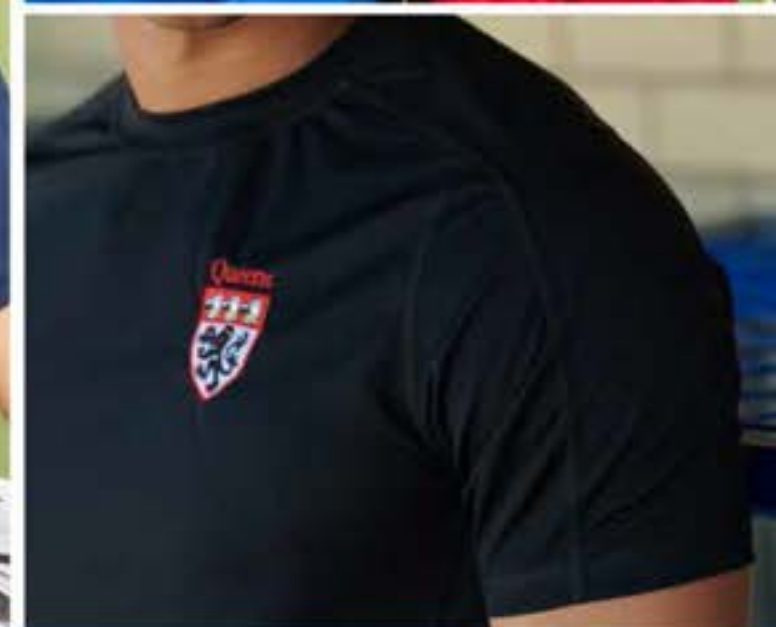

QUICK DRY

BREATHABLE

EASY CARE

5 STOCK COLOUR COMBINATIONS

Black / Navy / White / Royal / Red

787 TECHNICAL TEE SIZE GUIDE

Size	5Y	NY	1Y	2Y	S	M	L	XL	2XL	3XL
Years	8/9	10/11	12/13							
Chest inches	26/28	28/30	30/32	32/34	34/36	36/40	42/44	46/48	48/50	50/52
Chest cm	66/71	71/76	76/81	81/86	86/91	91/102	107/112	117/122	122/127	127/132
Variable	No	No	No	No	Yes	Yes	Yes	Yes	Yes	Yes